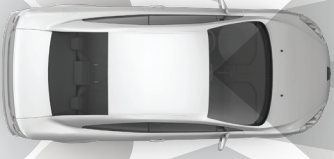

# ADAS STANDARD FRAME ALL SYSTEMS PACKAGES

**BOTH INCLUDE  
LDW 2.0  
PACKAGE**

- INCLUDES -  
**AUTEL MAXIAXIS  
MS909**  
WITH MAXIFLASH VCI

**ADAS ALL SYSTEMS 2.0** PART NO: AS20  
THE ULTIMATE FOR CALIBRATION CAPABILITIES  
ADAS SOFTWARE UPGRADE INCLUDED (SEE BACK FOR DETAILS)