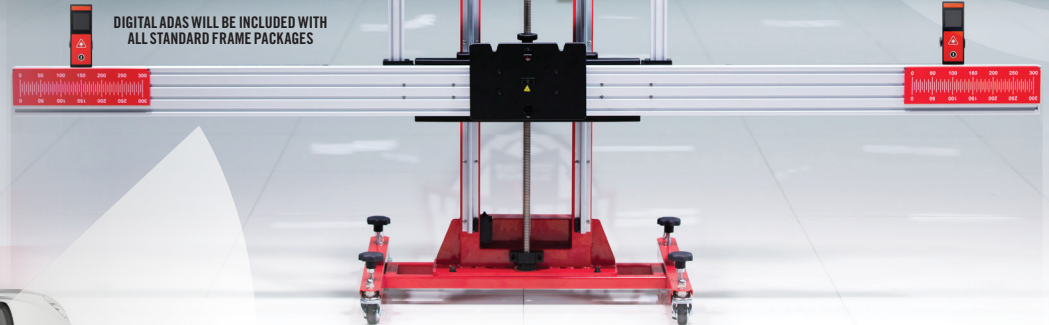

ADAS STANDARD FRAME LDW PACKAGES

INDUSTRY LEADING COVERAGE

The Autel ADAS Standard Frame is recommended if you perform ADAS Calibrations on site in your shop and/or plan on integrating ADAS Calibrations with an Alignment Machine.

- INCLUDES -
AUTEL MAXISYS
MS909
WITH MAXIFLASH VCI