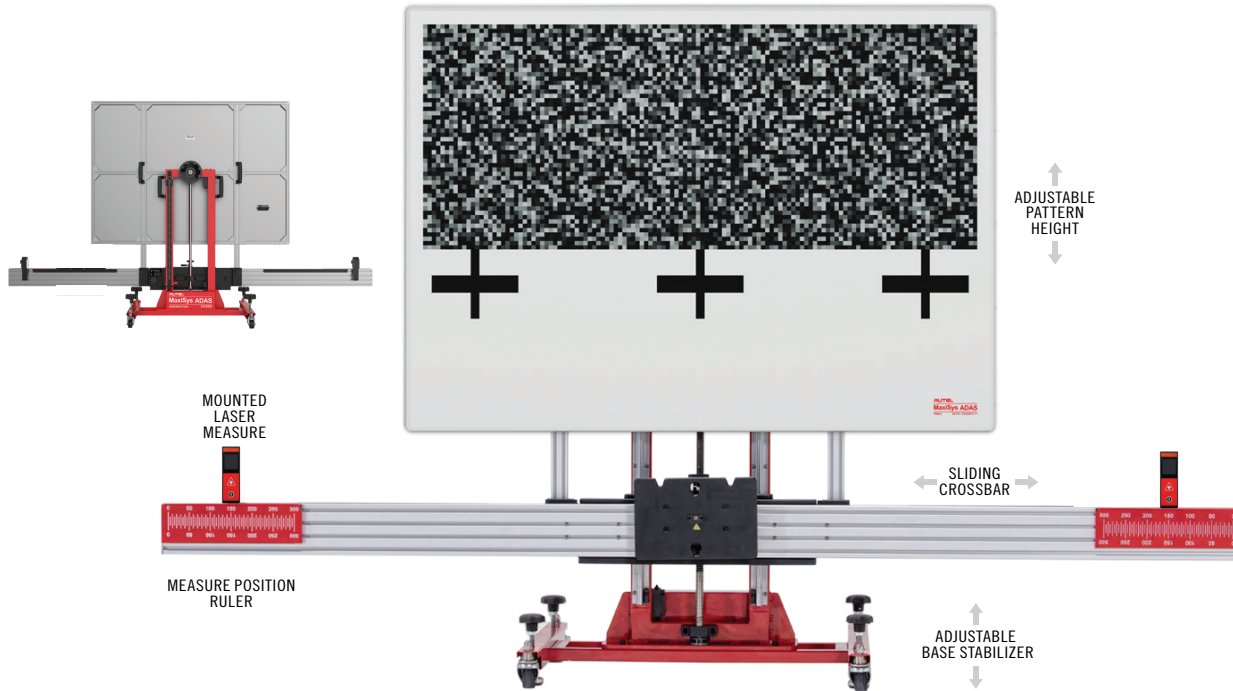

### REAR COLLISION WARNING (RCW)

Warns the driver of vehicles coming close to the rear of their vehicle

# ADAS CALIBRATION FRAMES

## STANDARD FRAME

The Autel MaxiSYS ADAS Standard Frame is ideal for one-location shops or for use with an Alignment Machine. The sturdy, adjustable frame provides a new station to bring ADAS Calibration services in-house.