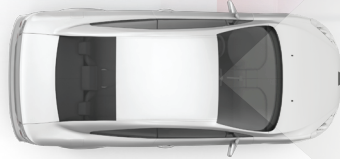

ADAS STANDARD FRAME LDW PACKAGES

INDUSTRY LEADING COVERAGE

The Autel ADAS Standard Frame is recommended if you perform ADAS Calibrations on site in your shop and/or plan on integrating ADAS Calibrations with an Alignment Machine.

- INCLUDES -
AUTEL MAXISYS
MS909
WITH MAXIFLASH VCI