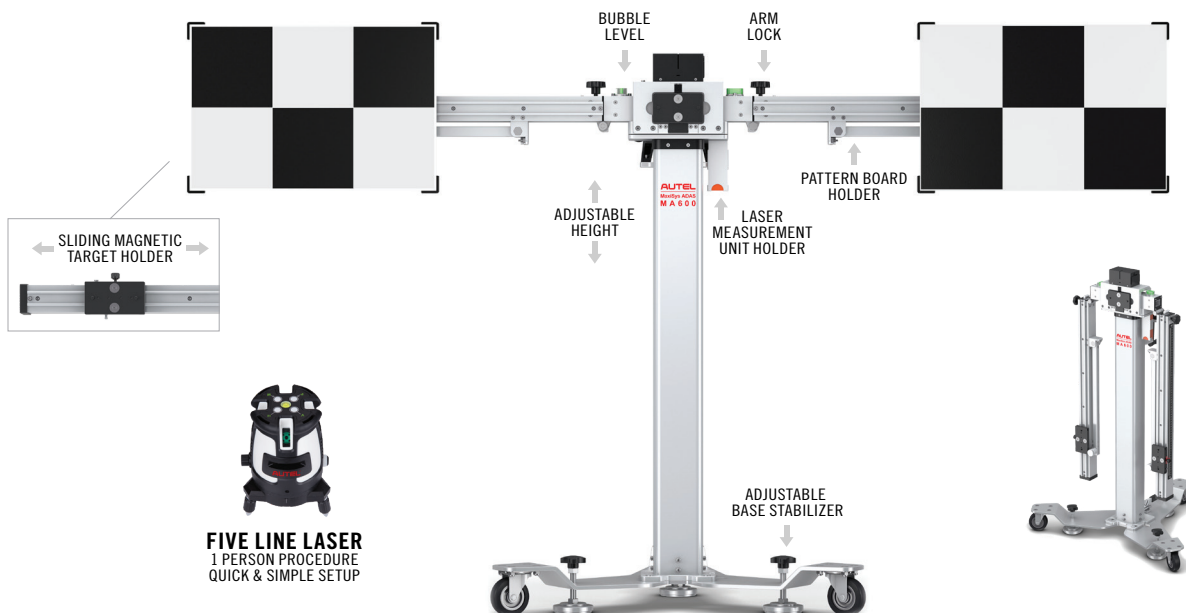

# ADAS CALIBRATION FRAMES

## STANDARD FRAME

The Autel MaxiSYS ADAS Standard Frame is ideal for one-location shops or for use with an Alignment Machine. The sturdy, adjustable frame provides a new station to bring ADAS Calibration services in-house.

## MA600 FRAME

The Autel MaxiSYS ADAS MA600 Frame is ideal for multi-location shops. The compact frame, folds and disassembles to easily fit into the trunk of a car or service truck.