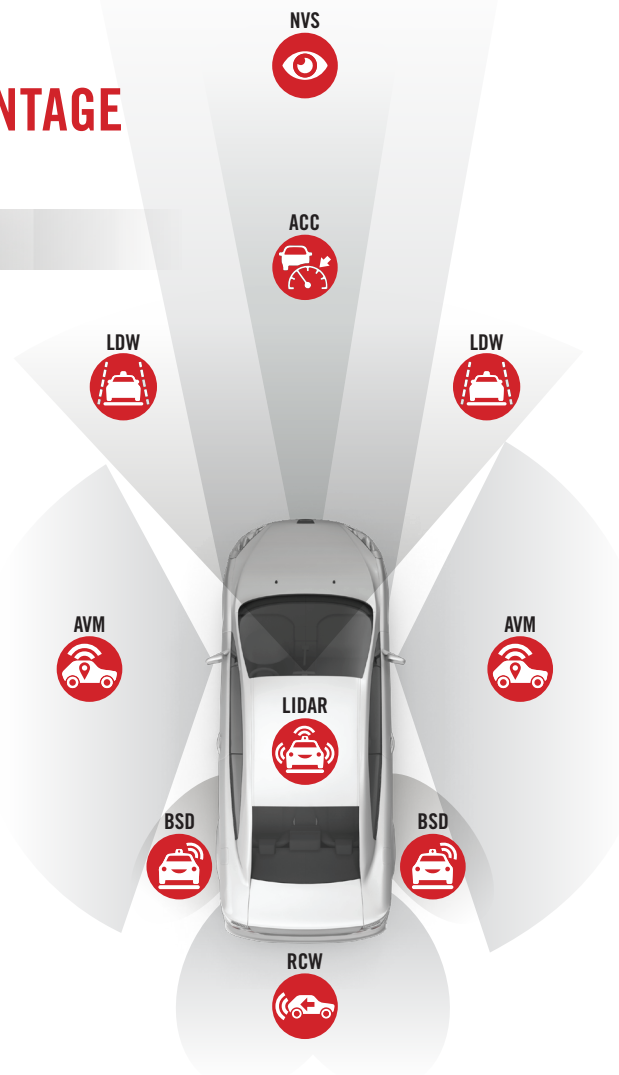

### ADAPTIVE CRUISE CONTROL (ACC)

Adjusts vehicle speed to maintain a safe distance with vehicles ahead

### AROUND VIEW MONITORING (AVM)

Provides 360-degree, bird's-eye view to help with drivers park more easily