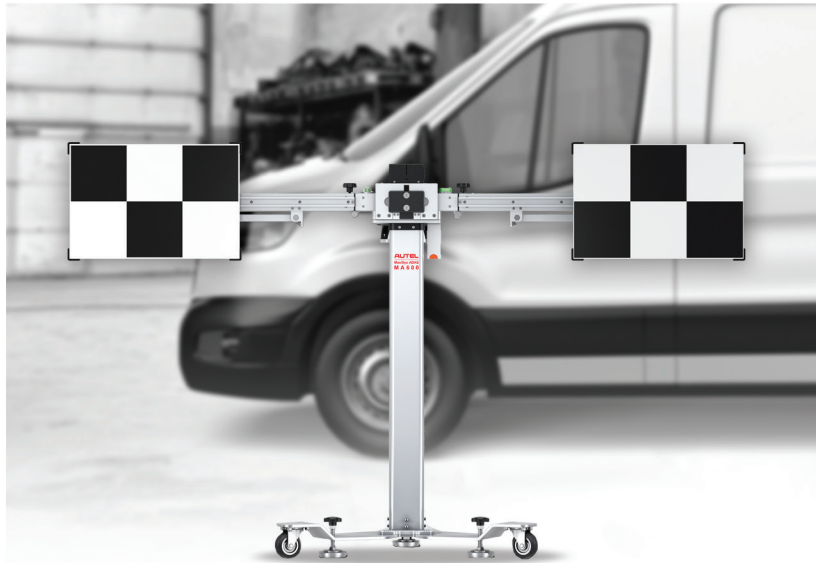

PORTABLE

AUTEL MA600 FRAME